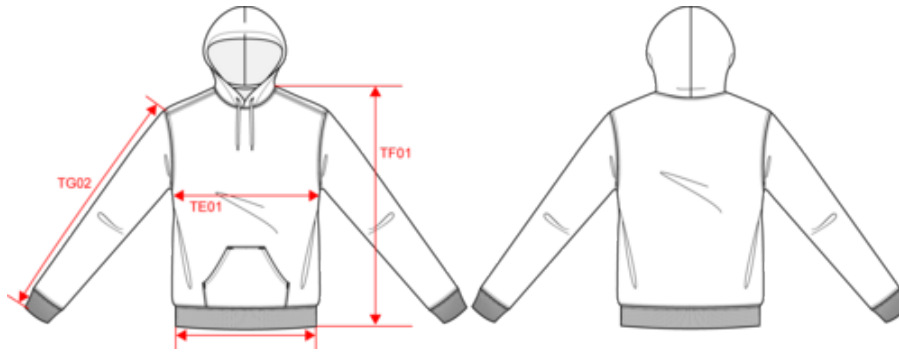

KARIBAN

K4041

Unisex hoodie sweatshirt

- Made from 50% cotton and 50% recycled polyester.
- Ring-spun combed cotton.
- Soft, brushed fleece inner.

50% ring spun cotton / 50% post-consumer recycled polyester. Brushed fleece. Straight fit. Cut and sewn. 2x1 ribbing with a tubular assembly for a better finish on the neckline, cuffs and bottom hem. Kangaroo pocket. Polycotton jersey-lined hood with flat drawstring. Tone-on-tone jersey taped neck inside the neckline. No brand label on the neckline, only a size tag for easy decoration.

KARIBAN

K4041

Unisex hoodie sweatshirt

Dimensions (cm)

Measurements in cm	XS	S	M	L	XL	XXL	3XL	4XL	5XL
TE01 - 1/2 chest width at 1.5cm below armhole	49.00	52.00	55.00	58.00	61.00	64.00	67.00	70.00	73.00
TF01 - Total height from HSP	66.50	68.50	70.50	72.50	74.50	76.50	78.50	80.50	82.50
TG02 - Long sleeve length	62.50	63.50	64.50	65.50	66.50	67.50	68.50	69.50	70.50